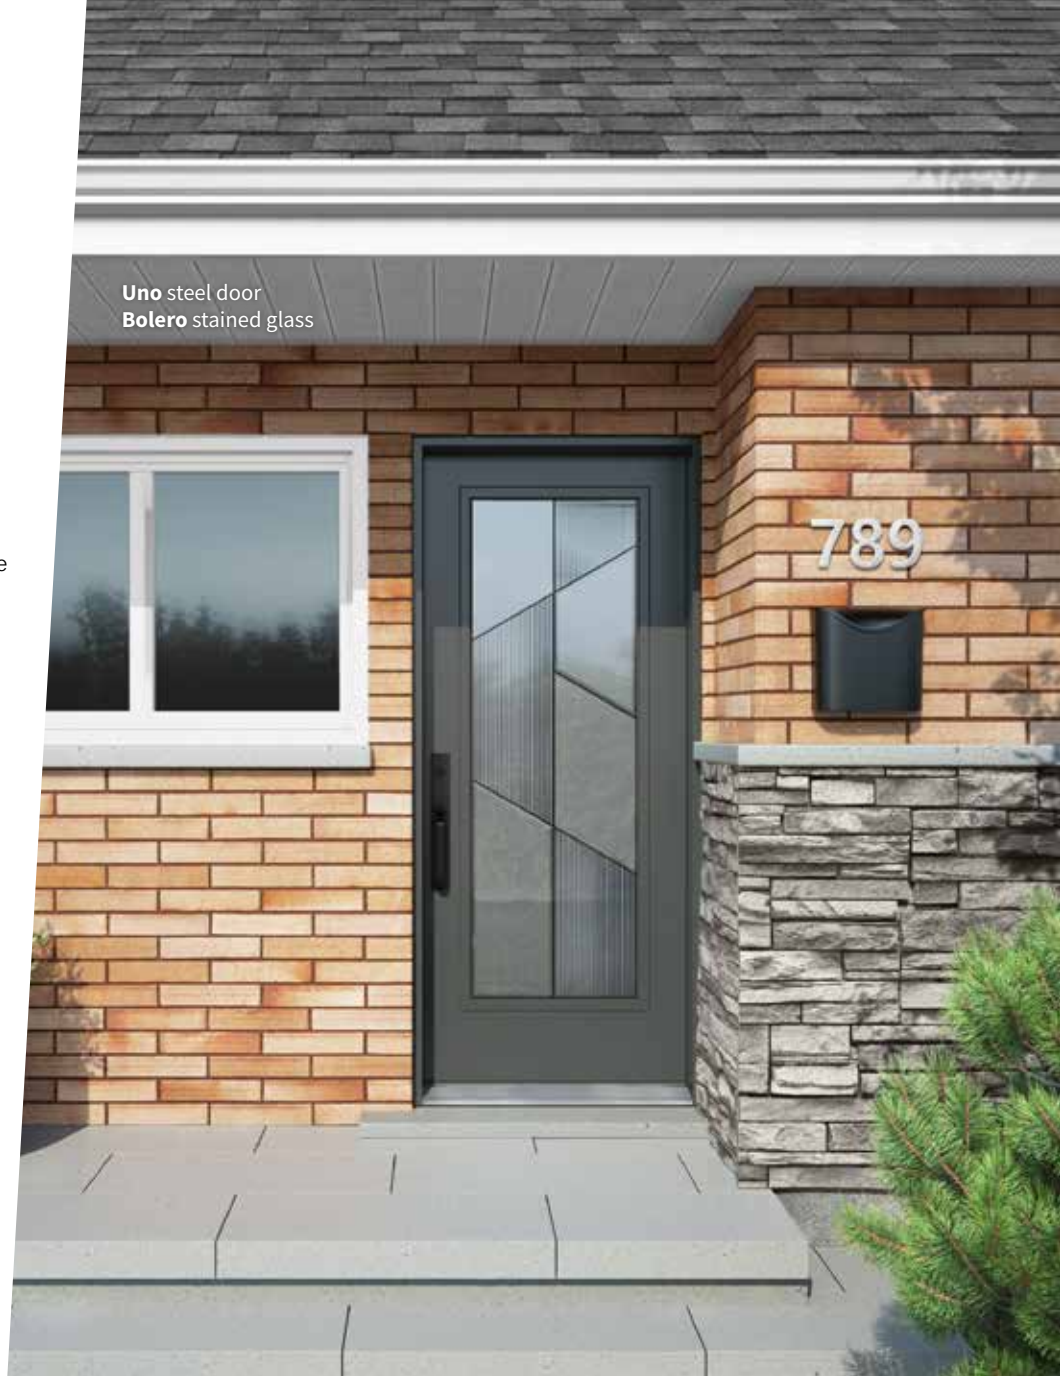

Doorglass

Contemporary Style

Does your home feature architecture with clean shapes, straight lines and abundant windows? Dare to bring a little character to your entrance by choosing from one of our contemporary-style decorative doorglass.

Uno steel door
Bolero stained glass

Bolero