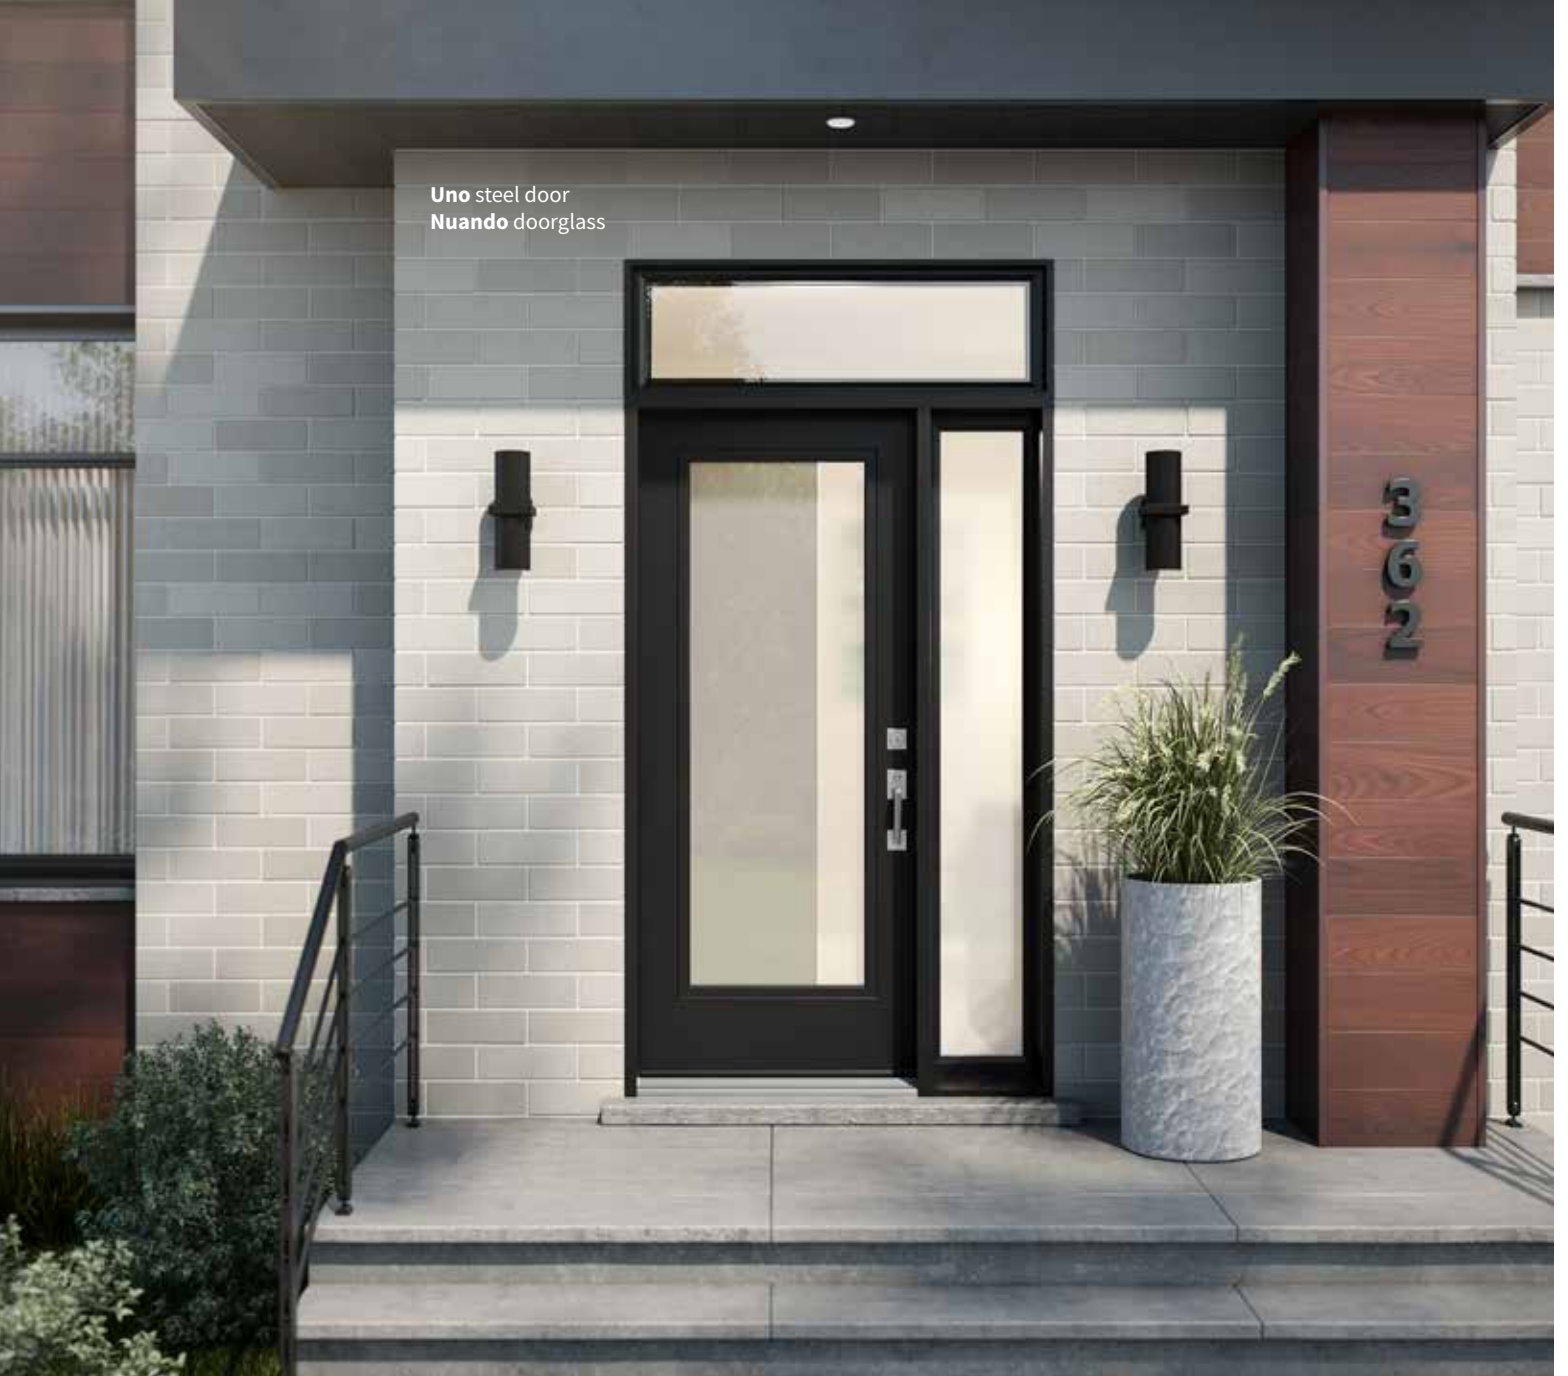

22"×64" right

22"×64" left

22"×48" right

22"×48" left

 Sidelites & transoms — Sandblasted finish glass

 Available in left and right hand versions
(as seen from outside)

Uno steel door
Nuando doorglass

Nuando