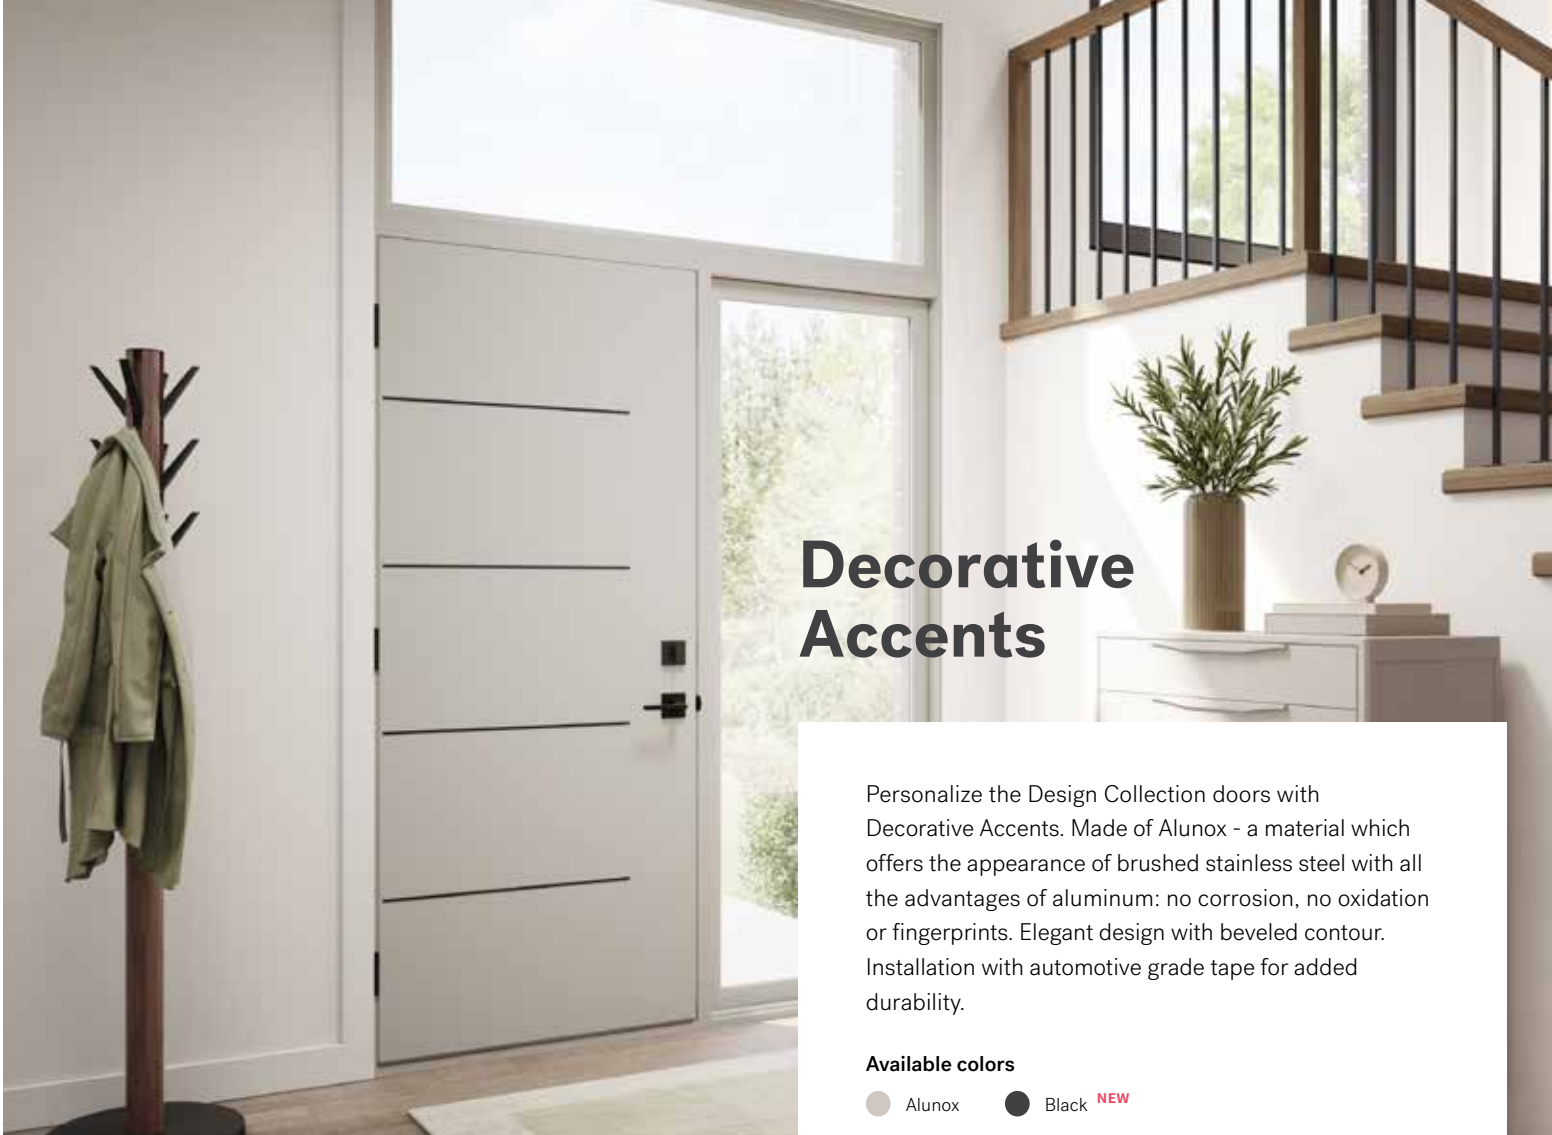

Decorative Accents

Personalize the Design Collection doors with Decorative Accents. Made of Alunox - a material which offers the appearance of brushed stainless steel with all the advantages of aluminum: no corrosion, no oxidation or fingerprints. Elegant design with beveled contour. Installation with automotive grade tape for added durability.

Available colors

- Alunox
- Black NEW