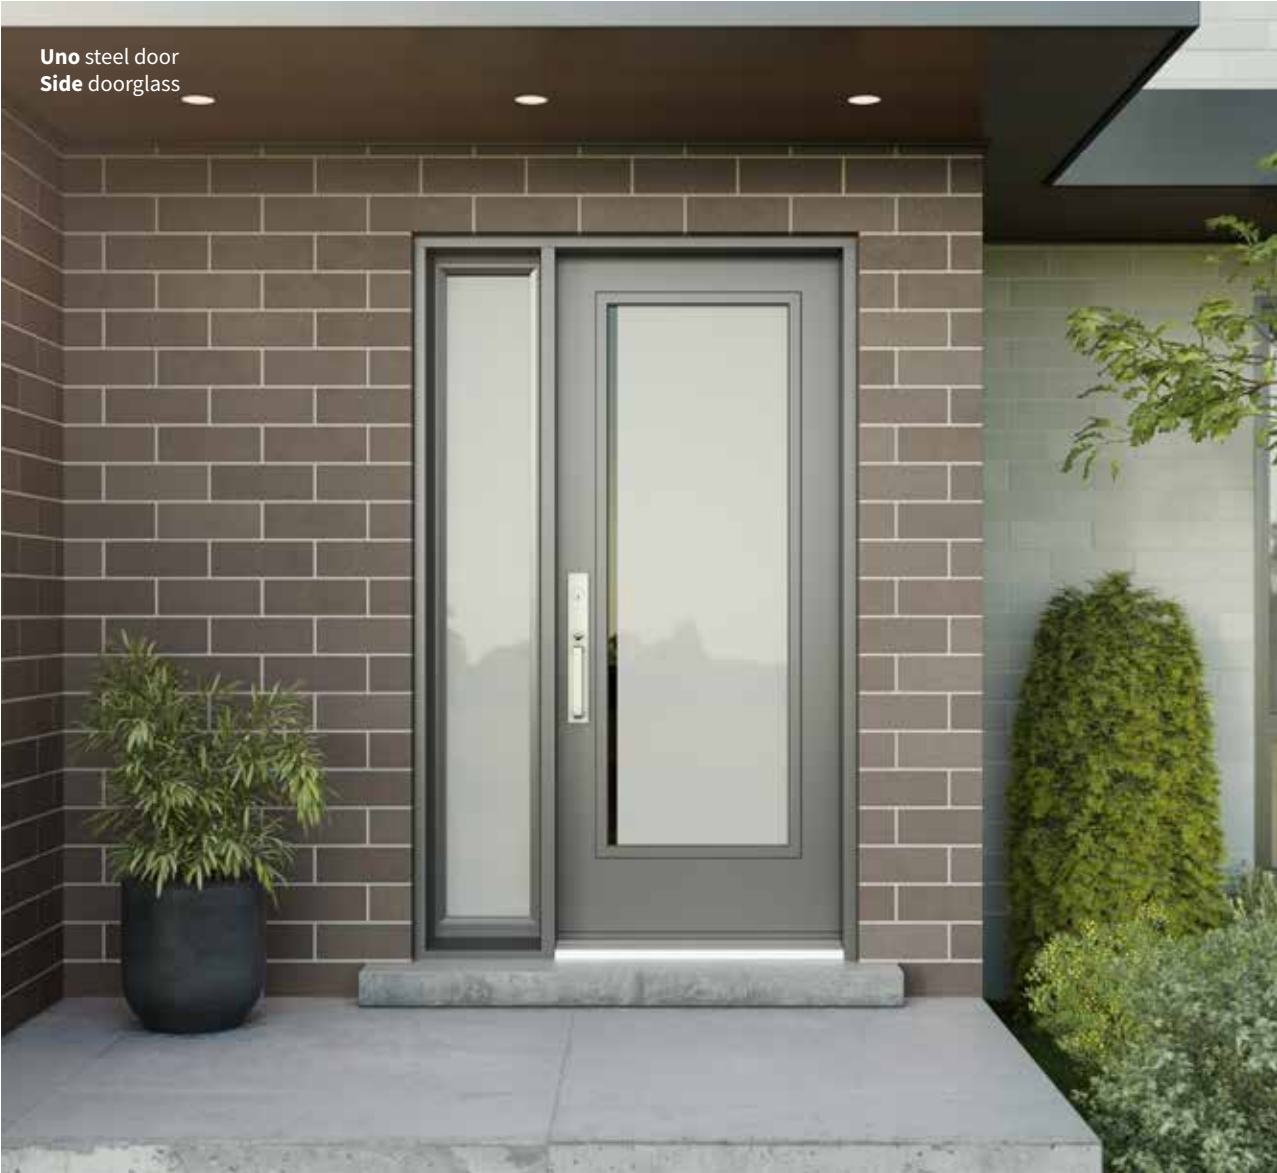

22"×48" right / 8"×48"

22"×36" right / 8"×36"

4/5

PRIVATE

 Sidelites & transoms— Sandblasted finish glass

 Available in left and right hand versions
(as seen from outside)

Uno steel door
Side doorglass

Side