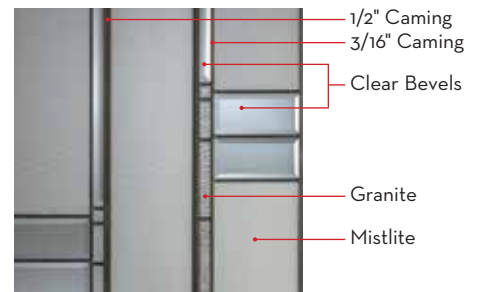

Patina

PRIVACY

7

● Privacy Guide. See pages 4 and 5.

* Shown in the Plastpro Shaker 3 panel fiberglass door. Available in 2/8, 2/10 & 3/0 x 6/8.