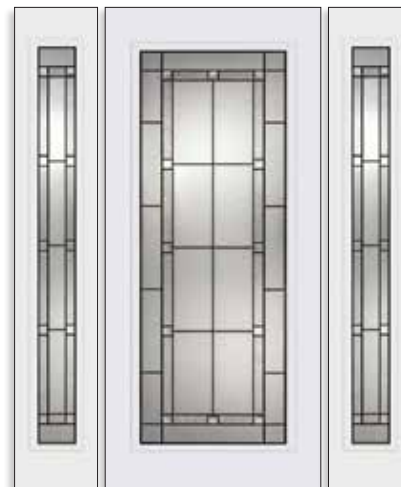

0764 / 2264 / 0764