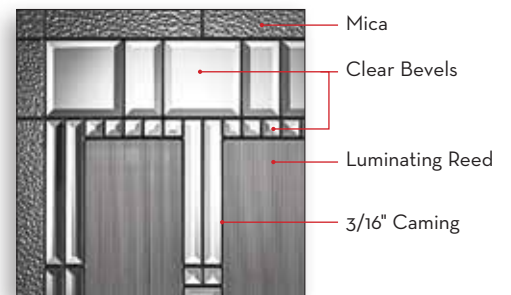

O880 / 2280 / O880 (8ft entry)

Patina

- Mica
- Clear Bevels
- Luminating Reed
- 3/16" Caming

* Shown in the Plastpro Craftsman 6 panel fiberglass door. Only available in 2/10 & 3/0 x 6/8. Not available in steel. Optional matching Dentil Shelf available.