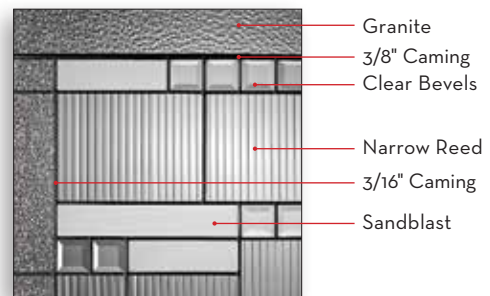

Patina

- Granite
- 3/8" Caming
- Clear Bevels
- Narrow Reed
- 3/16" Caming
- Sandblast

* Shown in the Plastpro Craftsman 6 panel fiberglass door. Only available in 2/10 & 3/0 x 6/8. Not available in steel. Optional matching Dentil Shelf available.

** Shown in the Plastpro Shaker 3 panel fiberglass door. Available in 2/8, 2/10 & 3/0 x 6/8.

PRIVACY 8

● Privacy Guide. See pages 4 and 5.